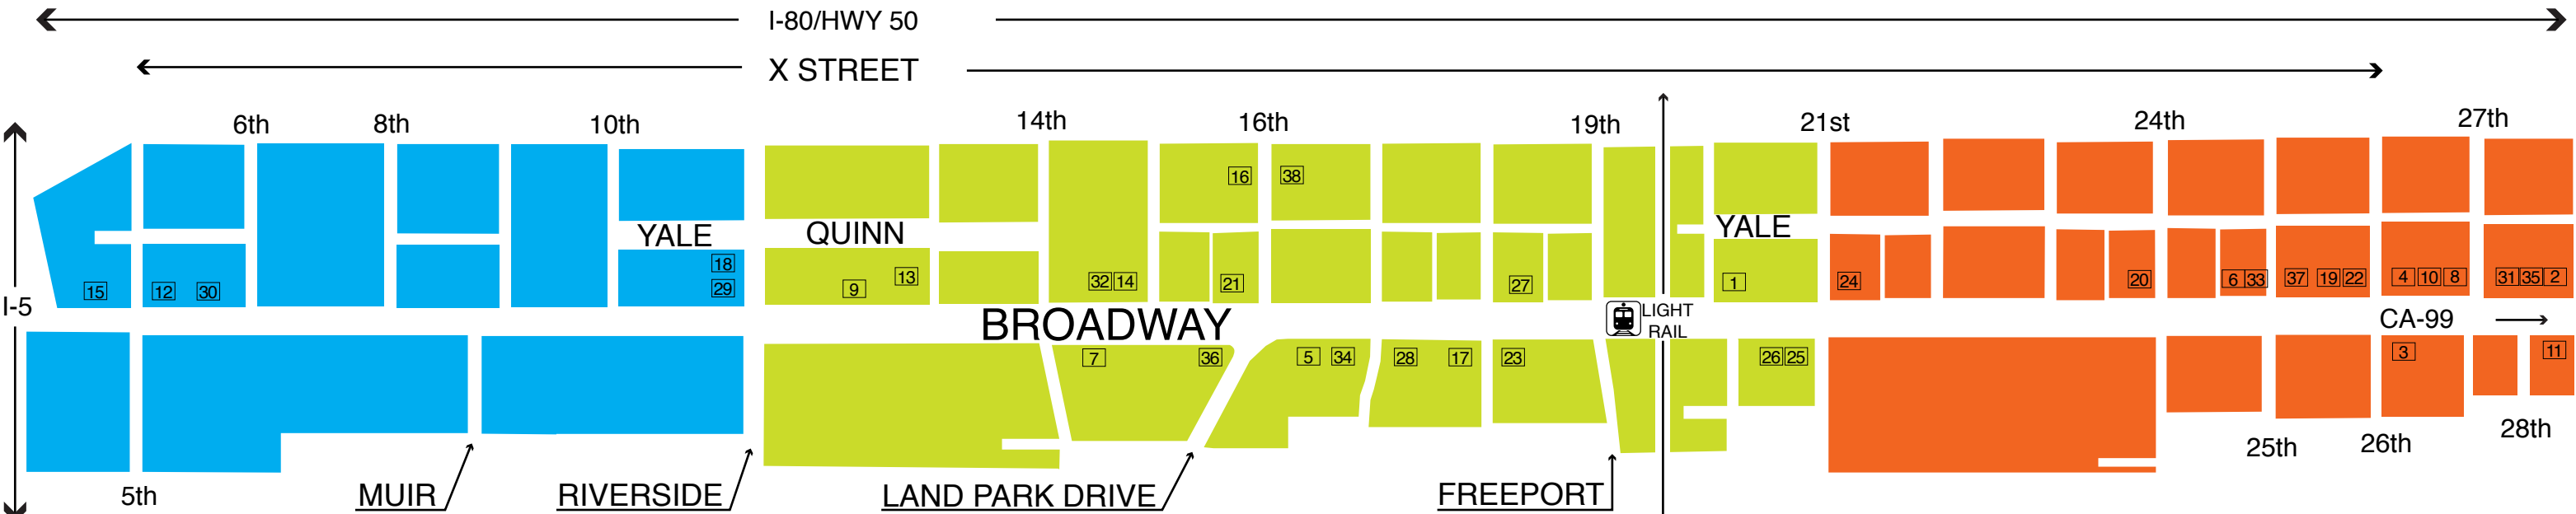

TRAVEL

Miyamoto Travel
2401 15th St/441-1020
M-F 8-12p, 1-5

Travel for Less
1620 Broadway/441-3222
M-F 9-7/Sa 10-3

URBAN PLANNING

Valley Vision
2320 Broadway/325-1630
regional public policy
group
M-F 9-5

LEGEND